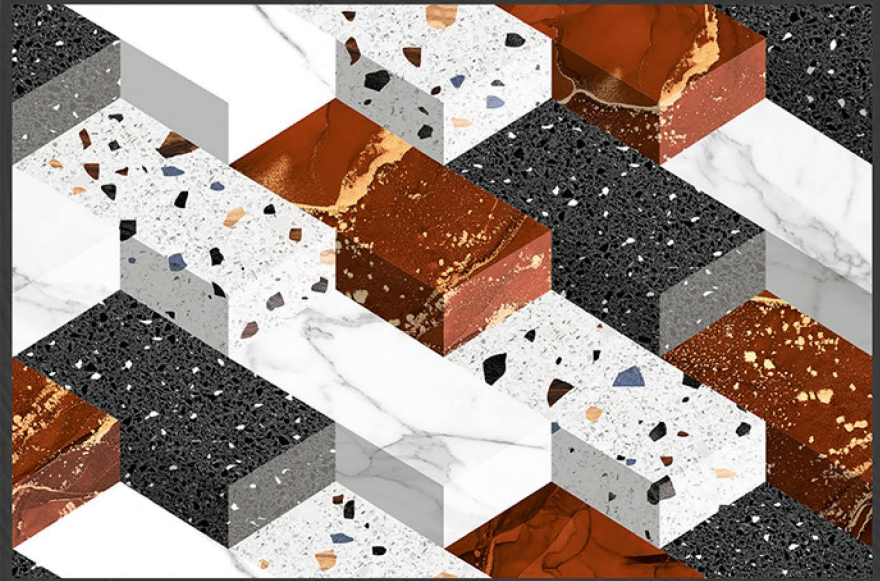

PISOS

SURFACES

23005

» Digital
WALL TILES

» Size
200 X 300 MM

» Finish
GLOSSY