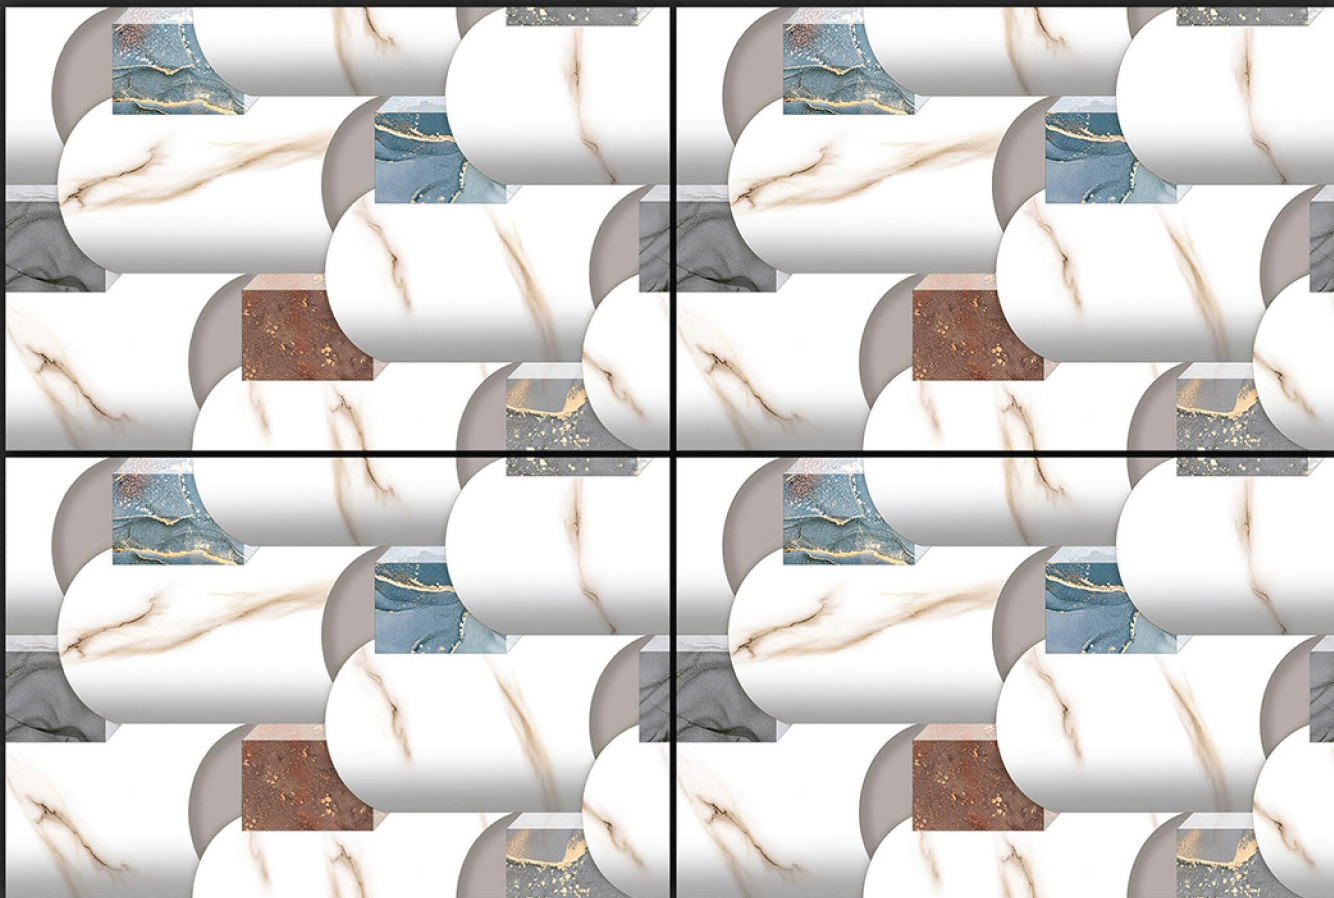

PISOS

SURFACES

» Digital
WALL TILES

» Size
200 X 300 MM

» Finish
GLOSSY

23002