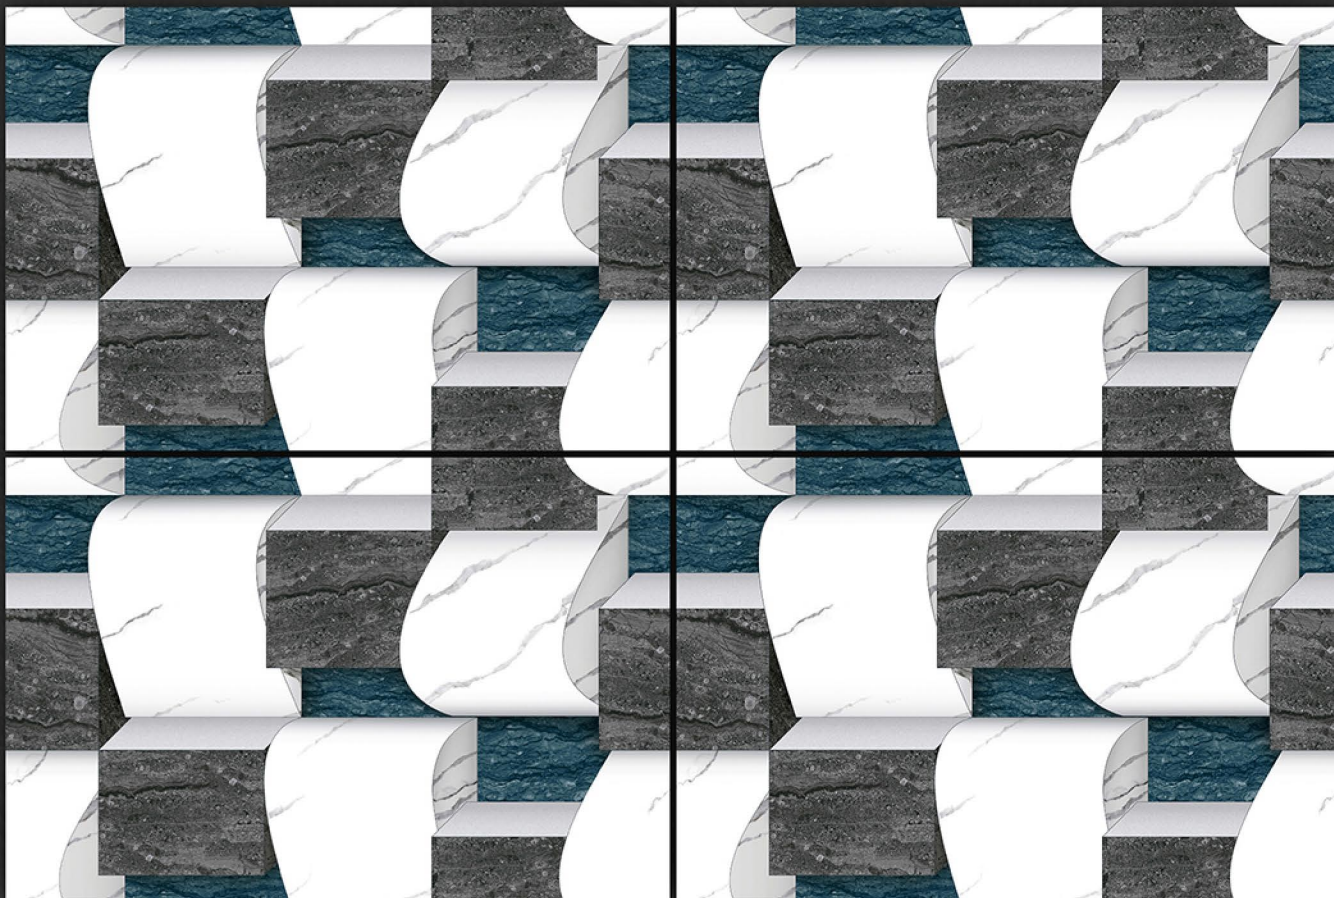

PISOS

SURFACES

» Digital
WALL TILES

» Size
200 X 300 MM

» Finish
GLOSSY

23003