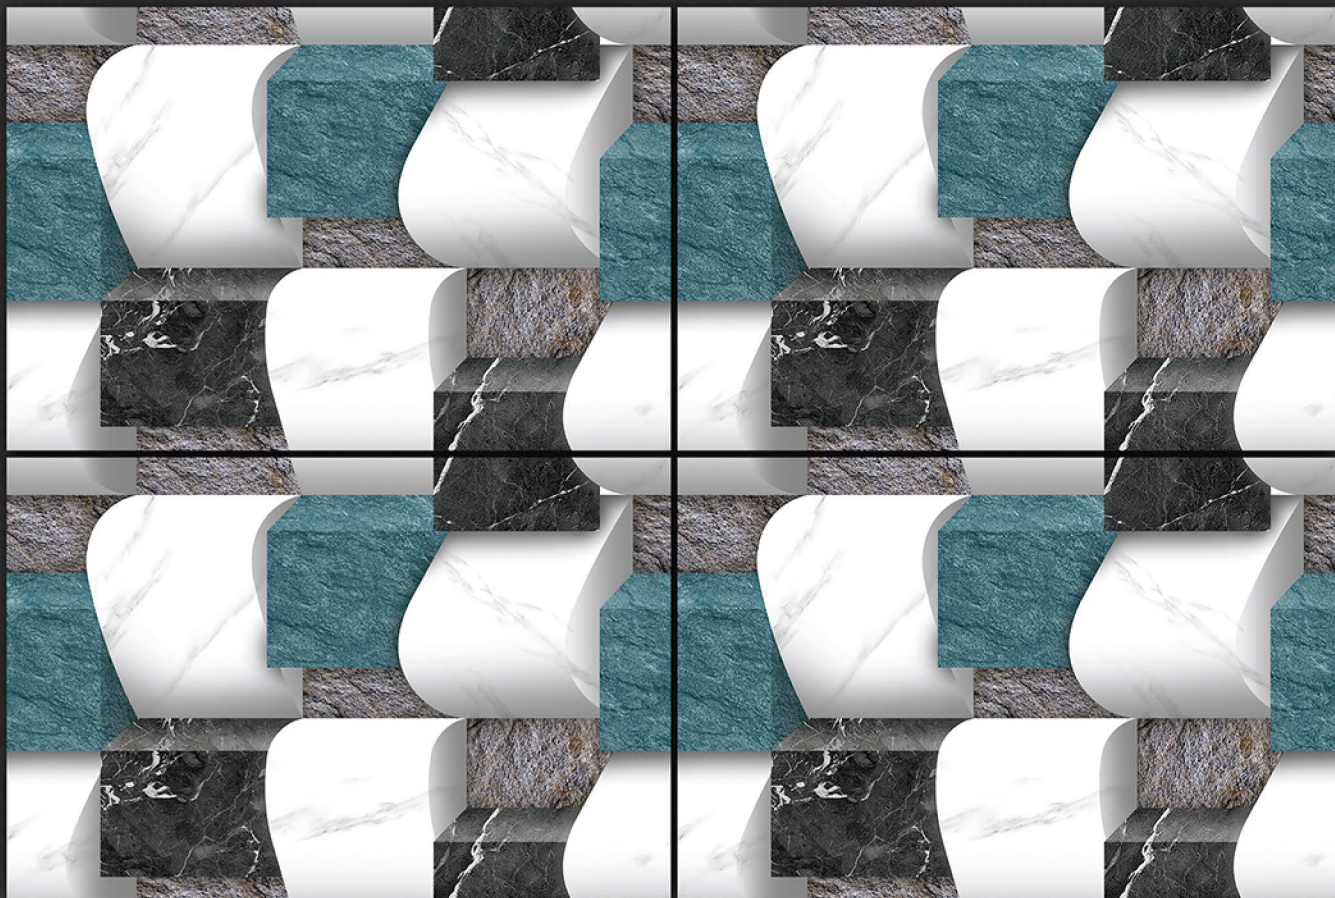

PISOS

SURFACES

» Digital
WALL TILES

» Size
200 X 300 MM

» Finish
GLOSSY

23001