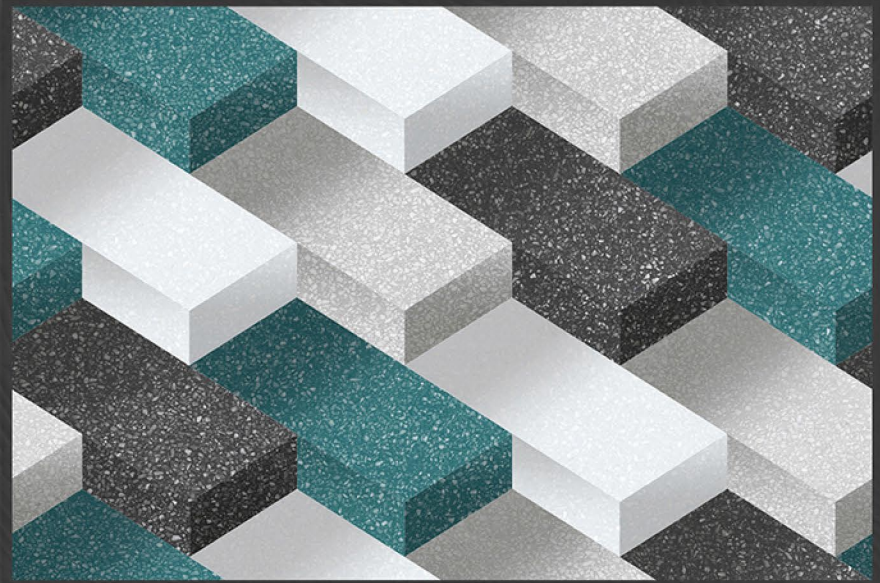

PISOS

SURFACES

23006

» Digital
WALL TILES

» Size
200 X 300 MM

» Finish
GLOSSY