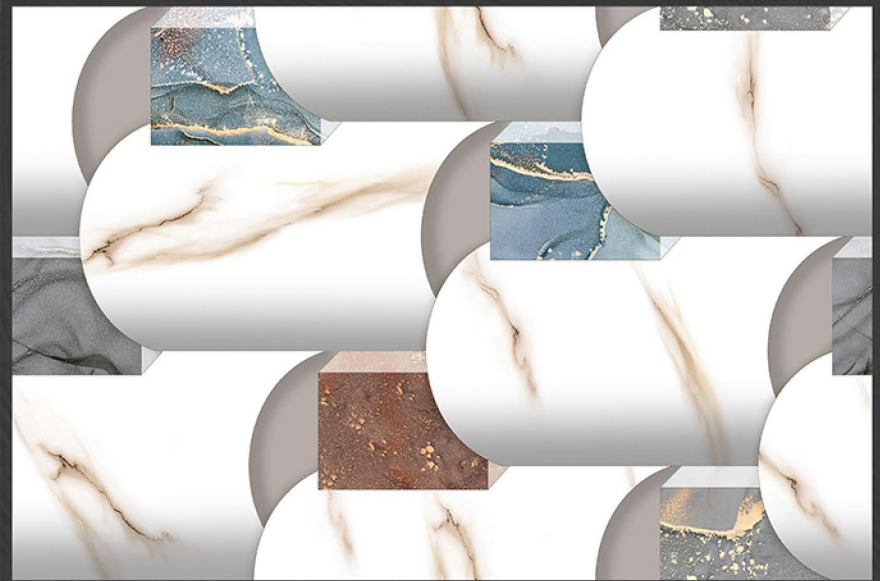

PISOS

SURFACES

» Digital
WALL TILES

» Size
200 X 300 MM

» Finish
GLOSSY

23002