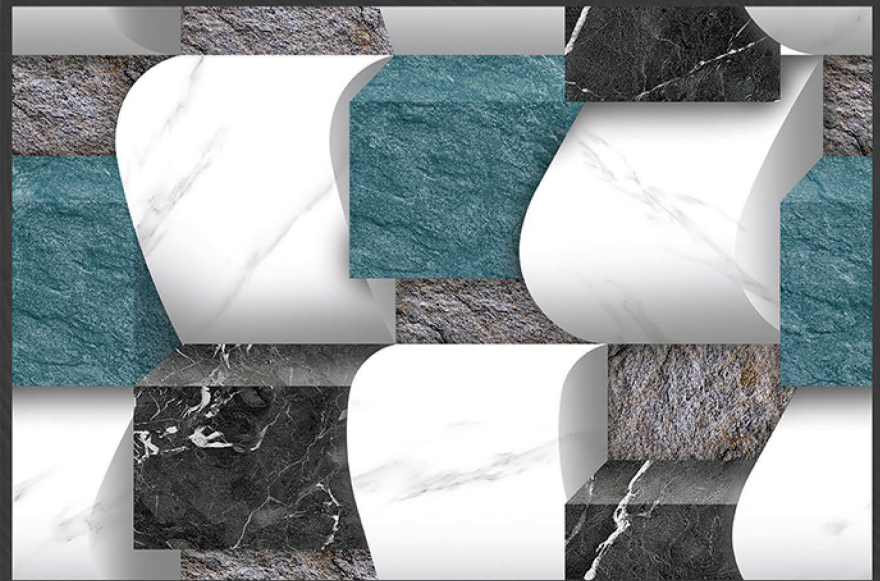

PISOS

SURFACES

» Digital
WALL TILES

» Size
200 X 300 MM

» Finish
GLOSSY

23001