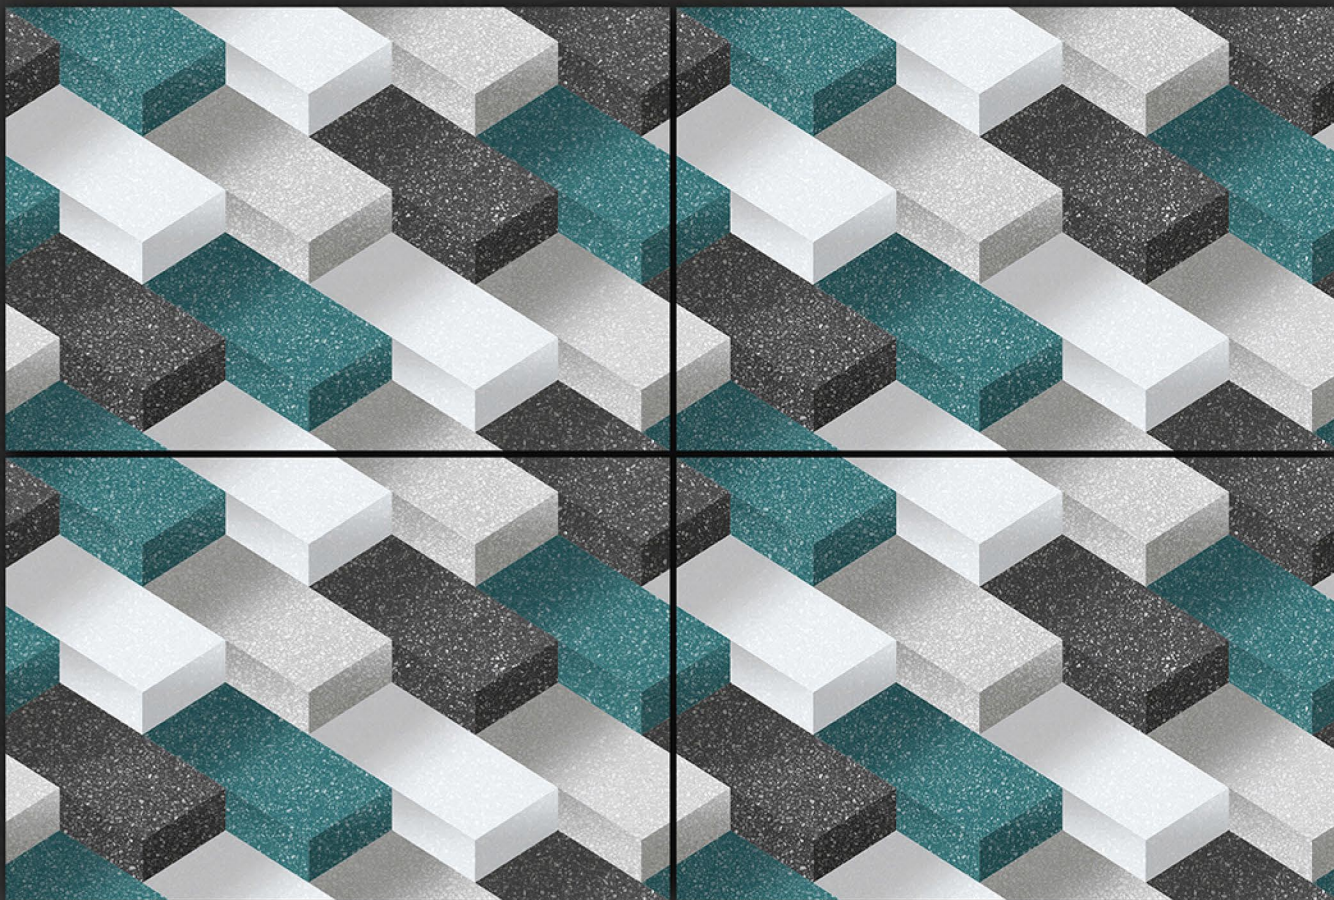

PISOS

SURFACES

23006

» Digital
WALL TILES

» Size
200 X 300 MM

» Finish
GLOSSY